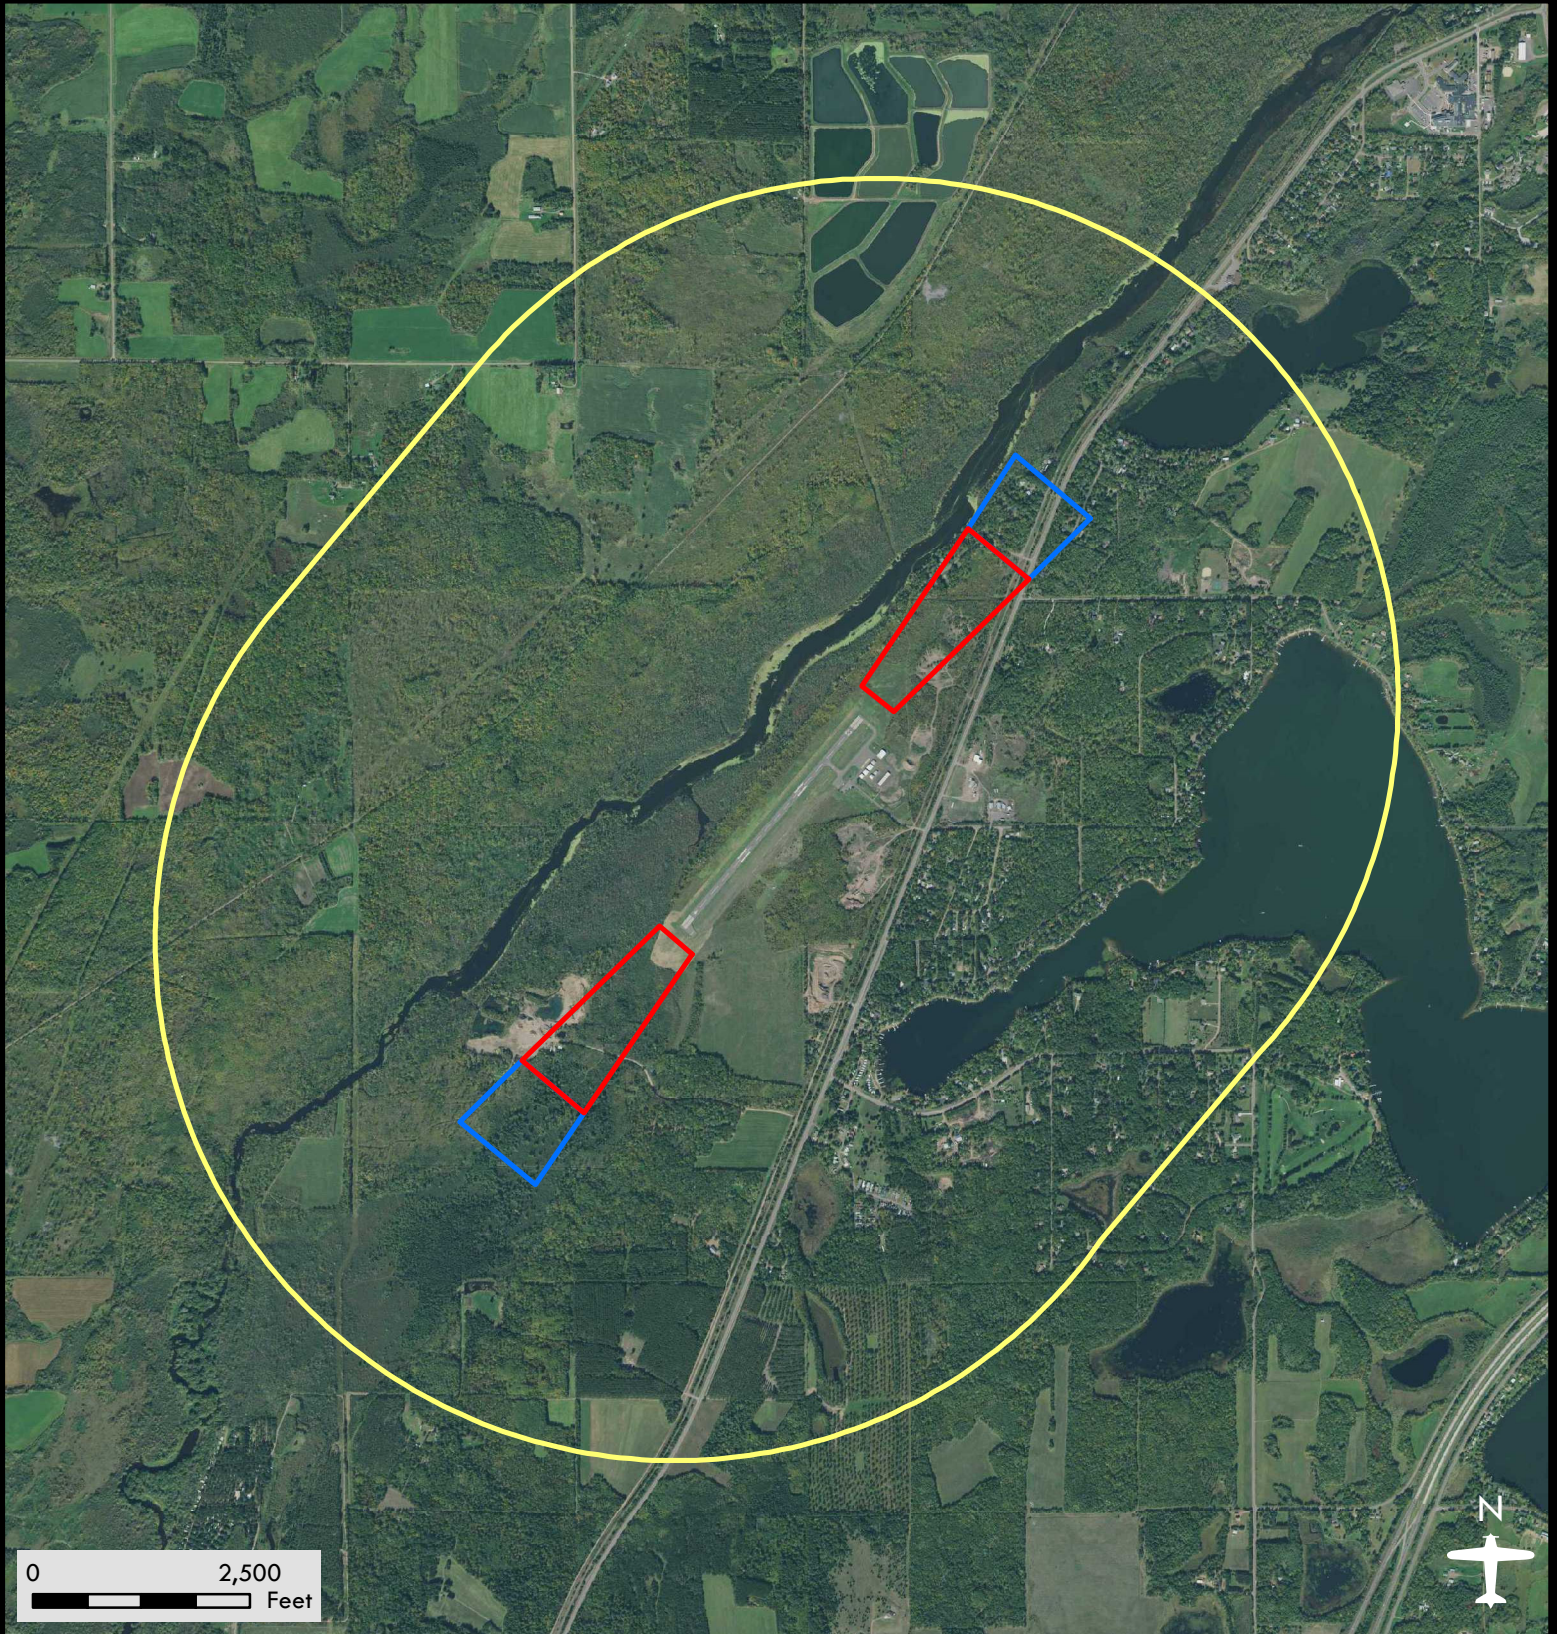

Moose Lake-Carlton County Airport

Airport Safety Zones

Date: 08/08/2018

Legend

-  Zone A
-  Zone B
-  Zone C

DISCLAIMER: This is not an official zoning map. To view the official map and ordinance for this airport, please visit the Airport Zoning Information Warehouse at <https://www.dot.state.mn.us/aero/planning/zoning-warehouse.html>. The State of Minnesota makes no representations or warranties expressed or implied, with respect to the reuse of the data provided herewith regardless of its format or the means of its transmission. There is no guarantee or representation to the user as to the accuracy, currency, suitability, or reliability of this data for any purpose. The user accepts the data "as is." The State of Minnesota assumes no responsibility for loss or damage incurred as a result of any user's reliance on this data. All maps and other material provided herein are protected by copyright. Permission is granted to copy and use the materials herein.